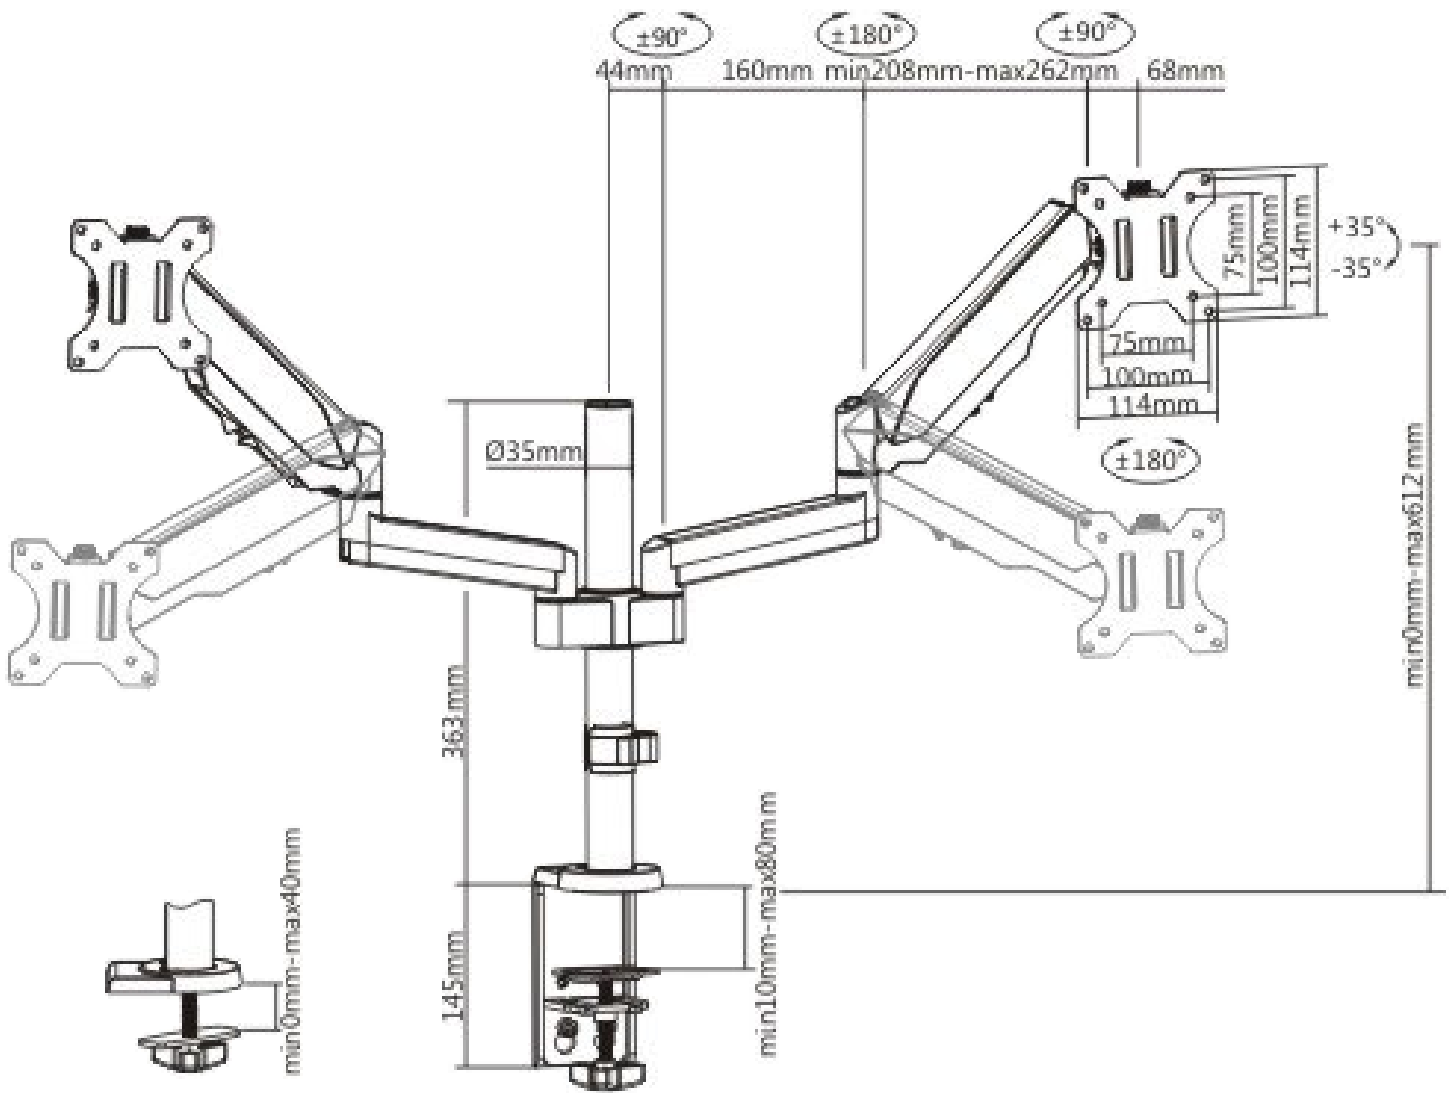

Dual Monitor Desk Mount EMEXCAL0202B

Specification Sheet

262mm

440mm

+/- 35°

+/- 180°

Yes

8Kg
(Per
Screen)

75 x 75
100 x 100

Ideal For

Home

Education

Manufacturing

Commerical

- Quick Release VESA Plate
- 8KG Capacity Per Screen
- VESA 75mm x 75mm or 100mm x 100mm
- Integrated Cable Management

The precision engineered Excalibur Dual Monitor mount is a high performance, ergonomic solution designed to support two screens up to 8Kg. The built-in gas spring allows for smooth and accurate adjustment enabling you position your monitors perfectly. Flexible tilt, pivot and swivel functionality allows you to position screens anywhere in the 3D space. Moreover, the product incorporates a quick-release VESA plate which makes installation and maintenance a breeze. Integrated cable management keeps the entire arm looking tidy and presentable.