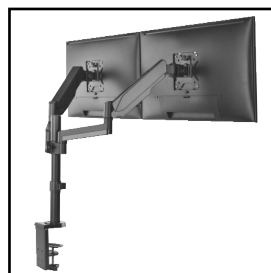

Dual Monitor Desk Mount EMEXCAL0202B

Specification Sheet

262mm

440mm

+/- 35°

+/- 180°

Yes

8Kg
(Per
Screen)

75 x 75
100 x 100

Ideal For

Home

Education

Manufacturing

Commerical

- Quick Release VESA Plate
- 8KG Capacity Per Screen
- VESA 75mm x 75mm or 100mm x 100mm
- Integrated Cable Management

The precision engineered Excalibur Dual Monitor mount is a high performance, ergonomic solution designed to support two screens up to 8Kg. The built-in gas spring allows for smooth and accurate adjustment enabling you position your monitors perfectly. Flexible tilt, pivot and swivel functionality allows you to position screens anywhere in the 3D space. Moreover, the product incorporates a quick-release VESA plate which makes installation and maintenance a breeze. Integrated cable management keeps the entire arm looking tidy and presentable.