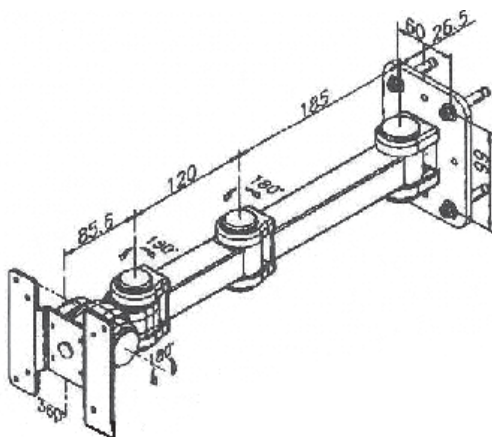

Delta Series Swing Arms

The Delta Series Swing Arm is a highly functional, cost effective slim line arm suitable for LCD / TFT monitors and LCD TVs.

The Delta Series Swing Arm supports LCD monitors up to 10kg and provides up to 400mm of reach adjustment, +/-90° of tilt and swivel. A full 270° of rotation allows the LCD monitor to be positioned at 90° to the wall if required. The Delta Series Swing arm is ideal for both the corporate and home user. It is also extremely quick and simple to install with the minimum of tools.

Touchscreen stable.
Available in black finish.

Part Number: EM178A

- Durable, cost effective and adjustable.
- Wall mount for LCD monitors.
- Simple installation.
- Folds virtually flat to wall.
- Reach, tilt and portrait to landscape movement.
- Touch screen stable.
- 400mm of reach adjustment.
- Provides 180° tilt and swivel adjustment.
- Monitor can move through landscape to portrait.
- Supplied with 75mm x 75mm and 100mm x 100mm VESA interface plates.
- Can be locked off in position.

Specifications

Arm Ext.:	400mm
Monitor Height Adjust	None
Tilt Adjustment:	+/-90°
Monitor Swivel	+/-90°
Monitor Orientation	Landscape to Portrait
Colour	Black
Touch Screen Stable	Yes
Keyboard and Mouse Tray	No
Max Monitor Weight	10kg
Product Warranty	1 Year

Black

Yes

No

up to 10kg

1 Year

VESA M100
75x75mm
100x100mm

see it your way...